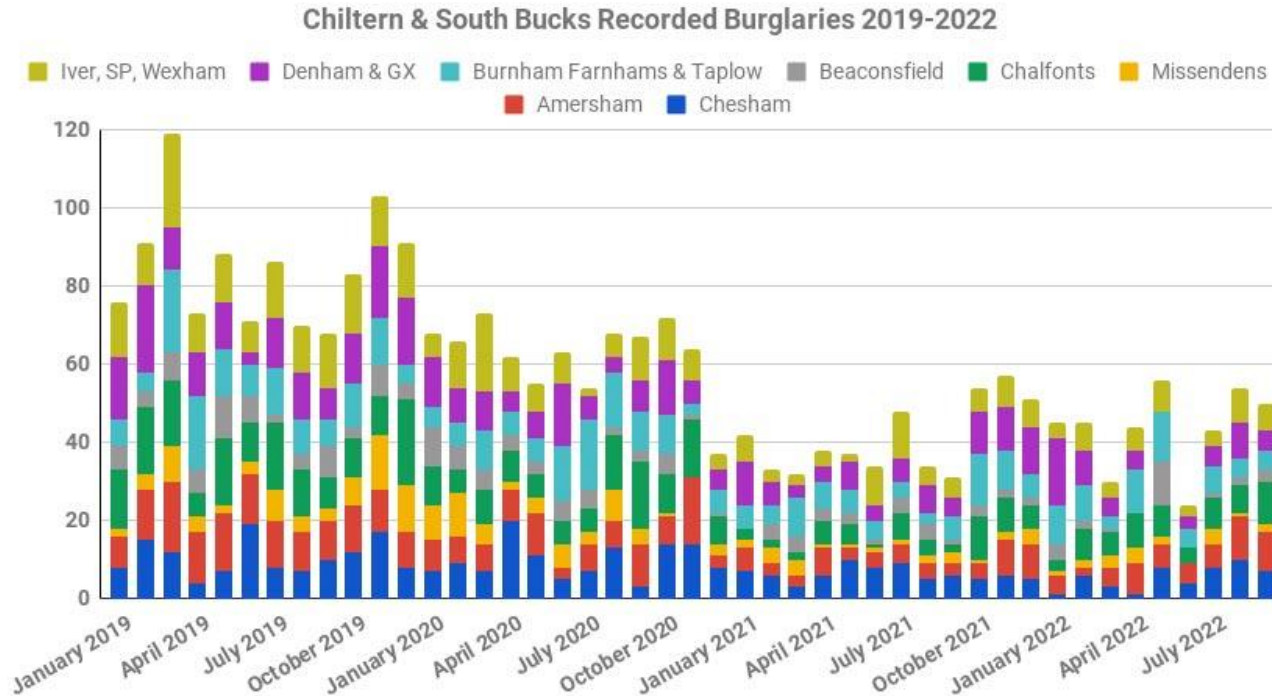

Burglaries – January 2019 to October 2022

Source: POLICE.UK website

- Reported numbers still below pre-pandemic levels but yoy comparisons show ~33% increase
- “Now aligned to offending rates in other districts. At increased risk are affluent areas of rural towns.”

Burglaries increase by a third when the clocks go back

Co-Op Insurance, 2018