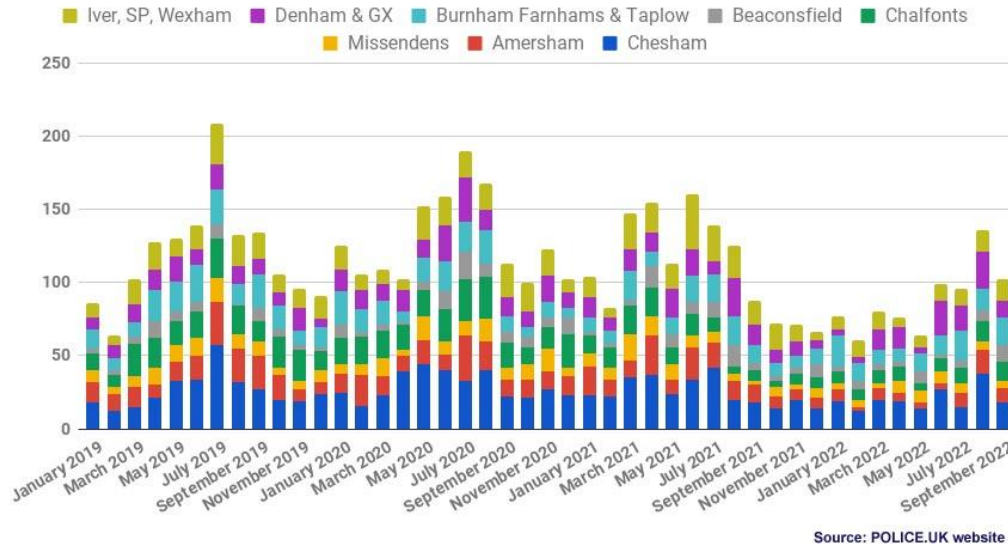

# Vehicle Crime: Reported Incidences and Residents' Concerns

Recorded Vehicle Crime - Chiltern & S Bucks 2019-2022

Source: POLICE.UK website

Chiltern & S Bucks Residents' Concerns from May 2021 to October 2022

# Vehicle Crime – Wexham and Iver

Recorded Vehicle Crimes: Iver, Stoke Poges & Wexham LPA

Source: POLICE.UK website

'Theft from Vehicles' Concern - all areas and Wexham & Iver CB

- NUMEROUS social media posts re catalytic convertor, keyless car thefts – not so evident in reported numbers?
- Heightened level of concern reflecting violent nature of catalytic convertor gangs?
- “One of the more common victim-based crimes.” Residents of ALL areas should be aware and taking precautions

# ASB and Drugs – Recorded Crime 2019-22

Recorded Anti-Social Behaviour Incidents 2019-2022

Drugs Crime 2019-2022

- More graphs, data available at [www.csb-forum.org/nov22-meeting/](http://www.csb-forum.org/nov22-meeting/), also latest TVP newsletters etc