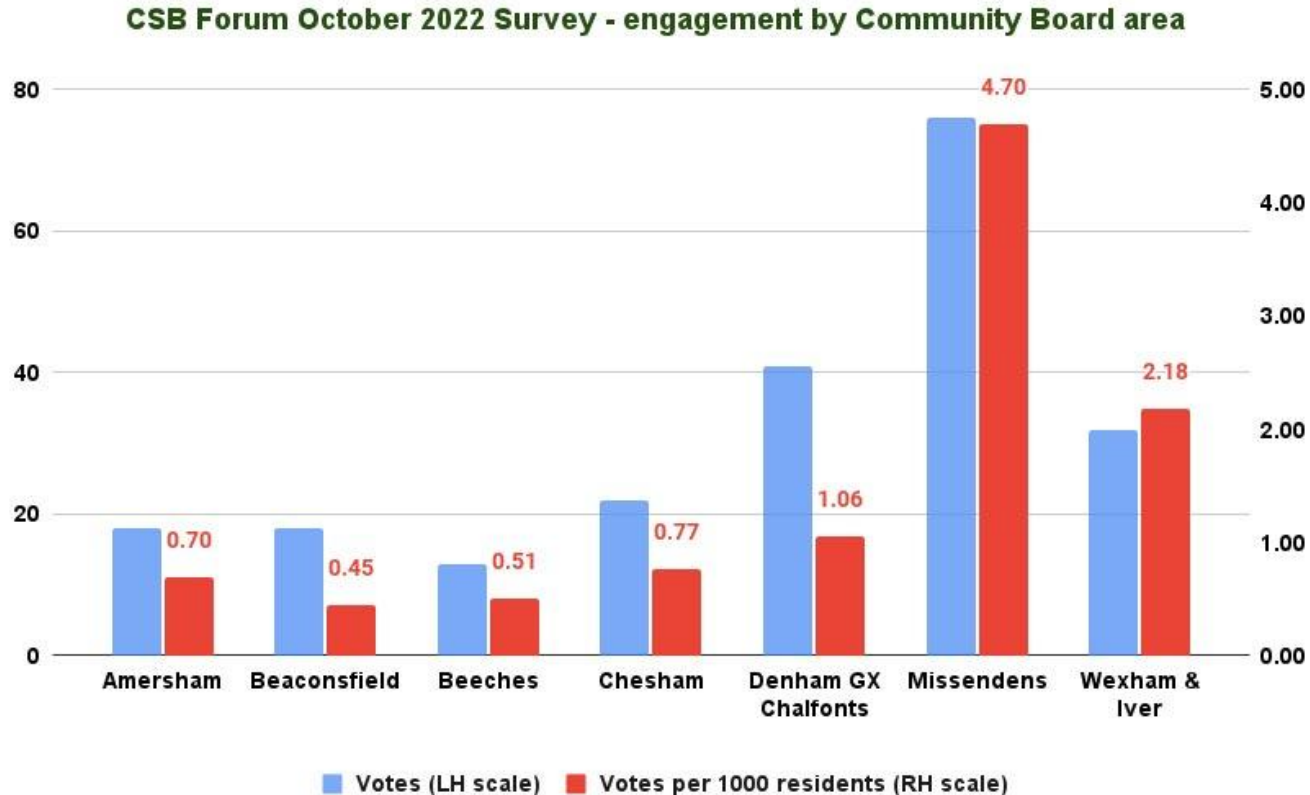

Engagement by Community Board Area