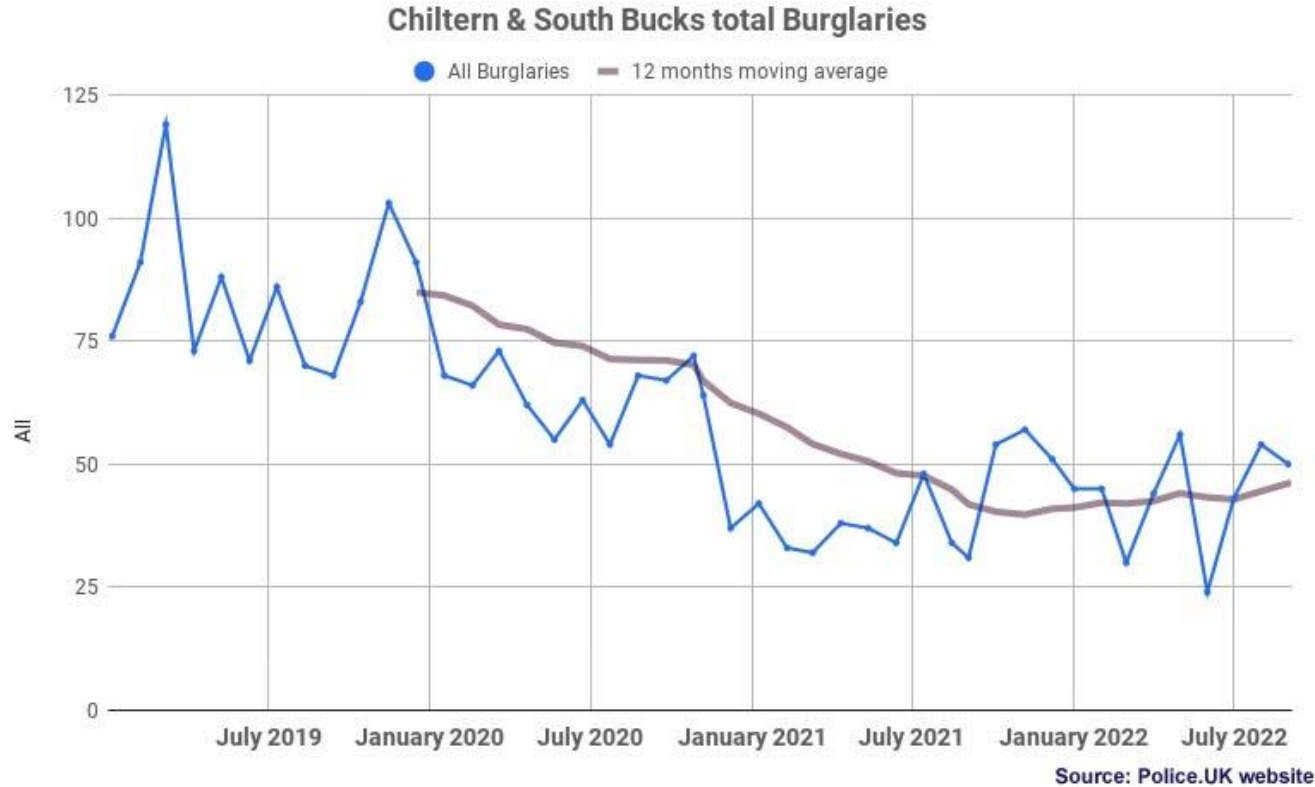

Burglaries – January 2019 to October 2022

- Total burglaries 12-month moving average rising for the past 12 months.