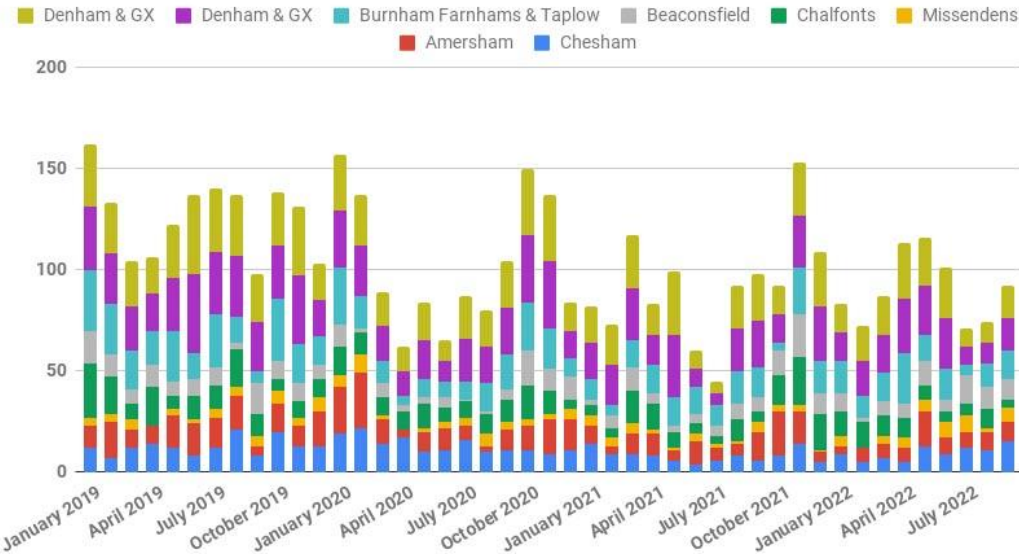

# Burglaries – January 2019 to October 2022

Source: POLICE.UK website

- Reported numbers still below pre-pandemic levels but yoy comparisons show ~33% increase
- “Now aligned to offending rates in other districts. At increased risk are affluent areas of rural towns.”

Burglaries increase by a third when the clocks go back

Co-Op Insurance, 2018

**IMMOBILISE**  
THE UK NATIONAL PROPERTY REGISTER

# Burglaries – January 2019 to October 2022

- Total burglaries 12-month moving average rising for the past 12 months.

# Vehicle Crime: Reported Incidences and Residents' Concerns

Recorded Vehicle Crime - Chiltern & S Bucks 2019-2022

Source: POLICE.UK website

Chiltern & S Bucks Residents' Concerns from May 2021 to October 2022