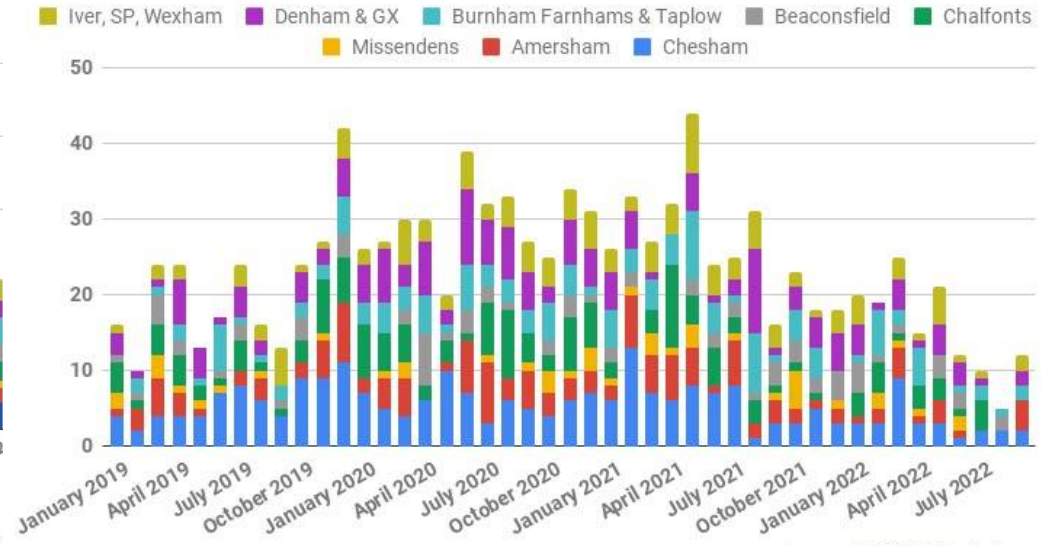

# Burglaries – January 2019 to October 2022

- Total burglaries 12-month moving average rising for the past 12 months.

# Vehicle Crime: Reported Incidences and Residents' Concerns

Recorded Vehicle Crime - Chiltern & S Bucks 2019-2022

Source: POLICE.UK website

Chiltern & S Bucks Residents' Concerns from May 2021 to October 2022

# Vehicle Crime – Wexham and Iver

Recorded Vehicle Crimes: Iver, Stoke Poges & Wexham LPA

Source: POLICE.UK website

'Theft from Vehicles' Concern - all areas and Wexham & Iver CB

- NUMEROUS social media posts re catalytic convertor, keyless car thefts – not so evident in reported numbers?
- Heightened level of concern reflecting violent nature of catalytic convertor gangs?
- “One of the more common victim-based crimes.” Residents of ALL areas should be aware and taking precautions

# ASB and Drugs – Recorded Crime 2019-22

Recorded Anti-Social Behaviour Incidents 2019-2022

Drugs Crime 2019-2022

- More graphs, data available at [www.csb-forum.org/nov22-meeting/](http://www.csb-forum.org/nov22-meeting/), also latest TVP newsletters etc