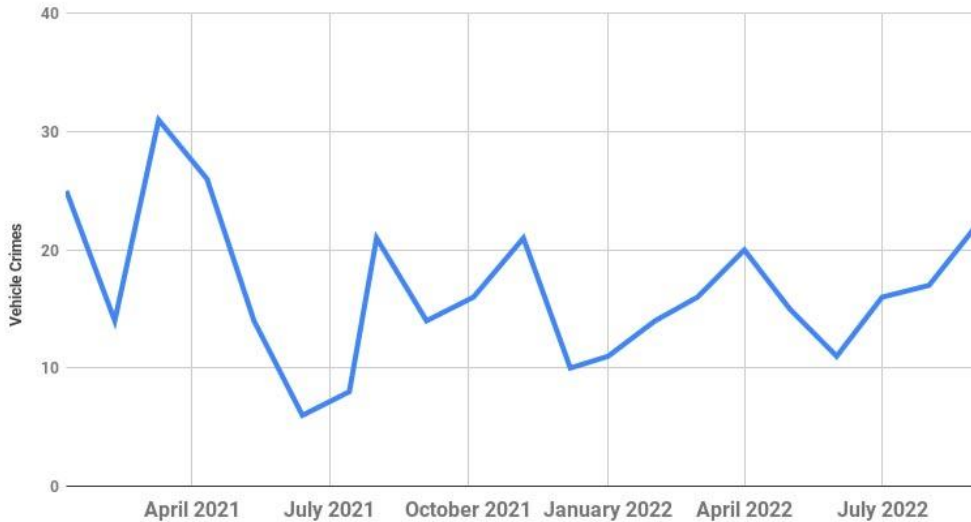

Vehicle Crime – Wexham and Iver

Recorded Vehicle Crimes: Iver, Stoke Poges & Wexham LPA

Source: POLICE.UK website