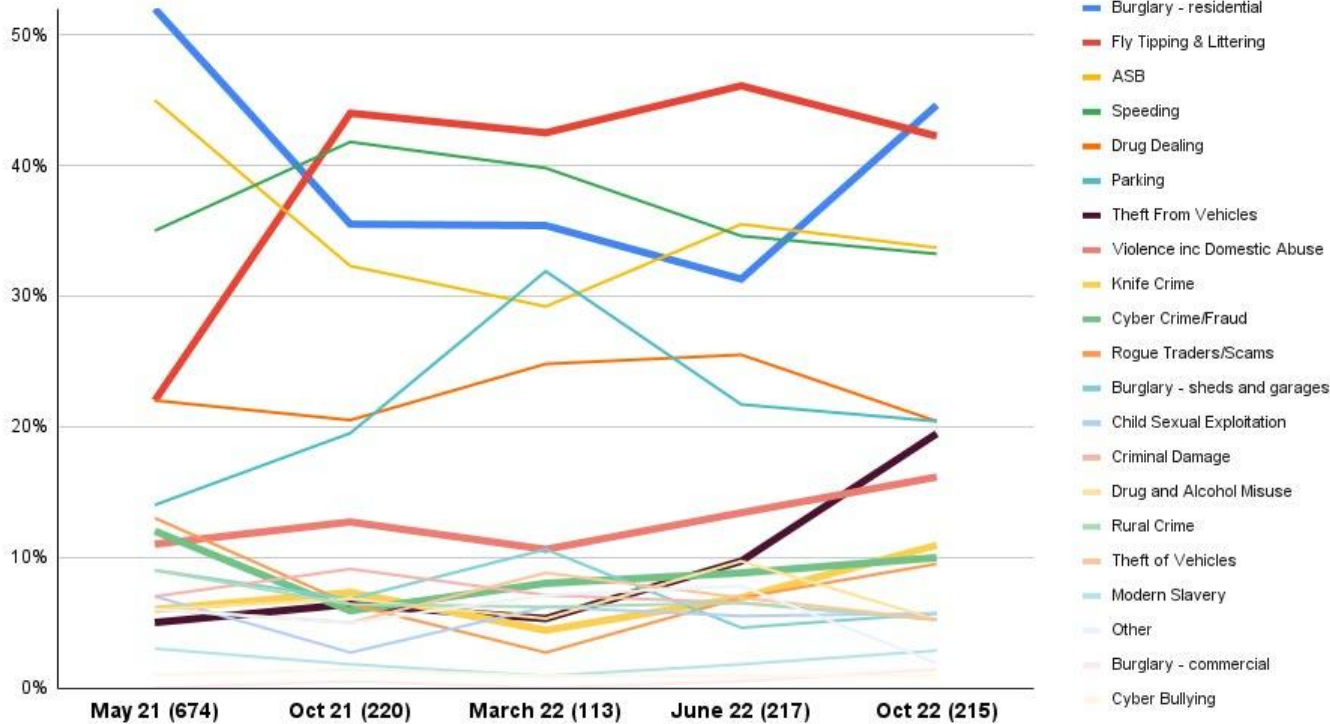

# Residents' Concerns – October 2022 Survey

CSB Forum October 2022 Survey - Residents' Concerns

- Residential Burglary #1 concern for first time since May 2021
- Usual leading 4, including current focus areas Serious Acquisitive Crime, ASB and Speeding
- Share in 'Theft from a Vehicle' vote doubled - most likely driven by catalytic convertor theft
- Speeding #1 concern in hotspots Missendens and Chesham

# Residents' Concerns – May 2021 to October 2022

Chiltern & S Bucks Residents' Concerns from May 2021 to October 2022

- Consistent top 4: Burglary, Fly Tipping & Littering, ASB, Speeding
- Sharp uptick in Burglary concern – back to #1
- Fly tipping introduced as category in Oct 21, previously Littering
- Share in ‘Theft from a Vehicle’ vote consistently on the rise
- Other rising trends Violence inc Domestic Abuse, Cyber Crime/Fraud, Knife Crime