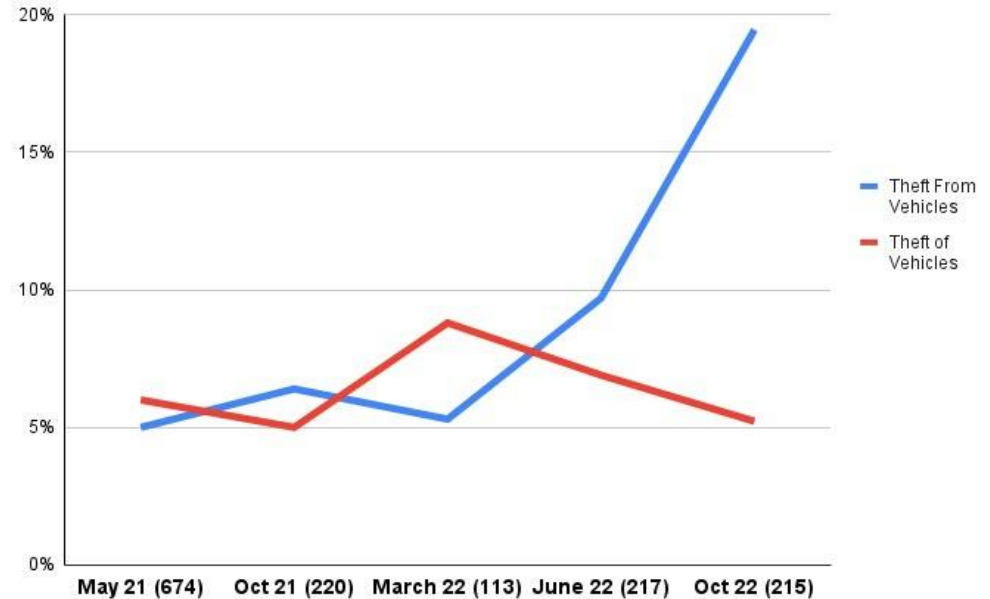

# Burglaries – January 2019 to October 2022

- Total burglaries 12-month moving average rising for the past 12 months.

# Vehicle Crime: Reported Incidences and Residents' Concerns

Recorded Vehicle Crime - Chiltern & S Bucks 2019-2022

Source: POLICE.UK website

Chiltern & S Bucks Residents' Concerns from May 2021 to October 2022